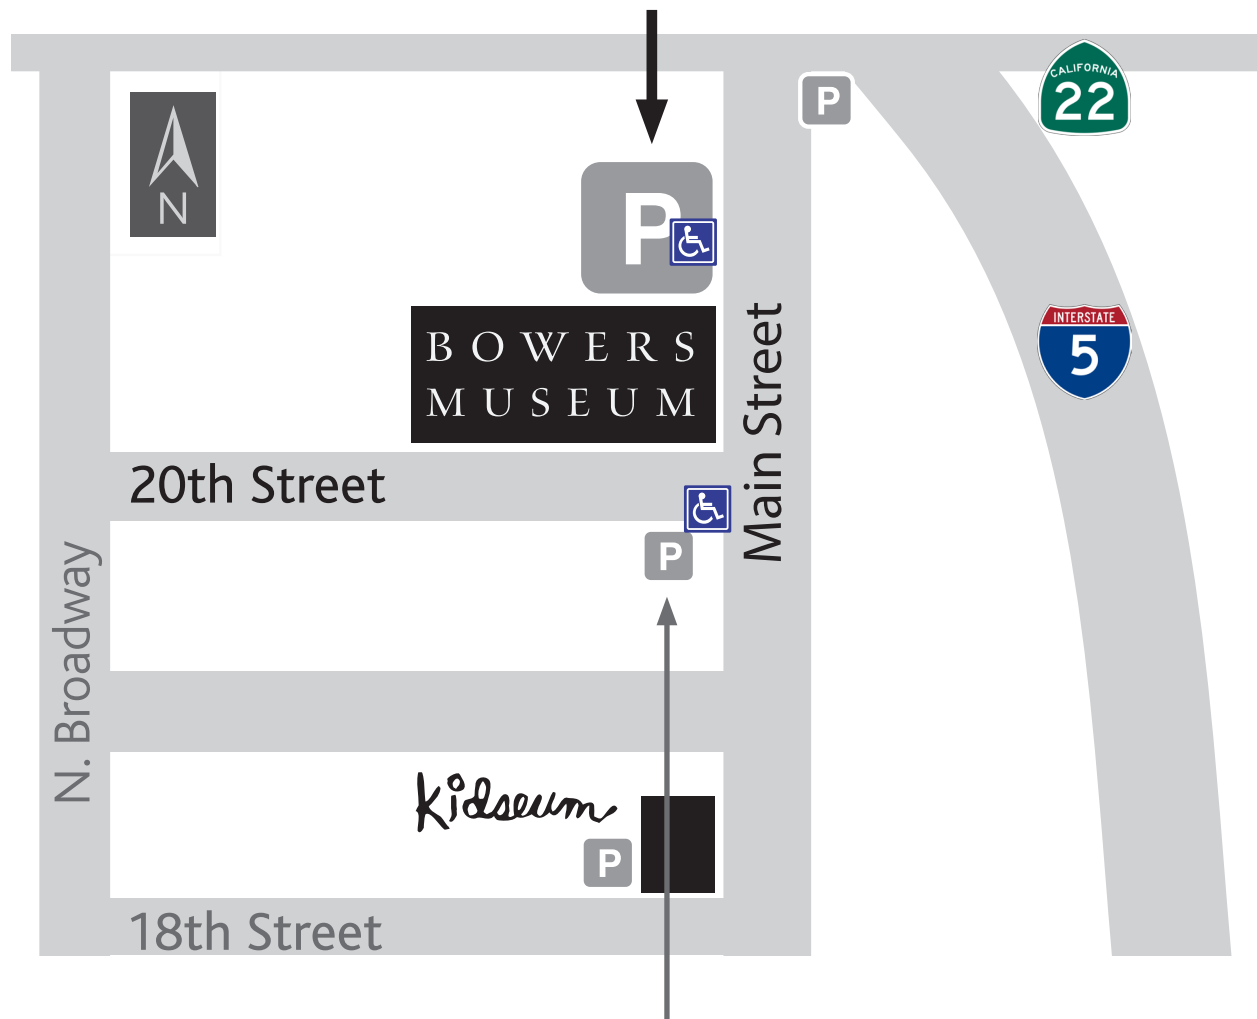

DIRECTIONS

BOWERS MUSEUM
2002 N. Main Street, Santa Ana, CA 92706

From the NORTH:

- (405 Freeway South)
- 5 Freeway South
- Exit Main Street South
- Turn right onto Main St
- Museum is on the right

From the SOUTH:

- (55 Freeway North)
- 5 Freeway North
- Exit 17th Street
- Turn left onto 17th St
- Turn right onto Main St
- Museum is on the left

PARKING

- Parking is available for a \$6 fee.
- Disabled access is available.

NORTH LOT parking

SOUTH LOT parking (Overflow parking)

- For public transportation, Members parking pass, and more info, please visit bowers.org/visit.

ENTRANCES